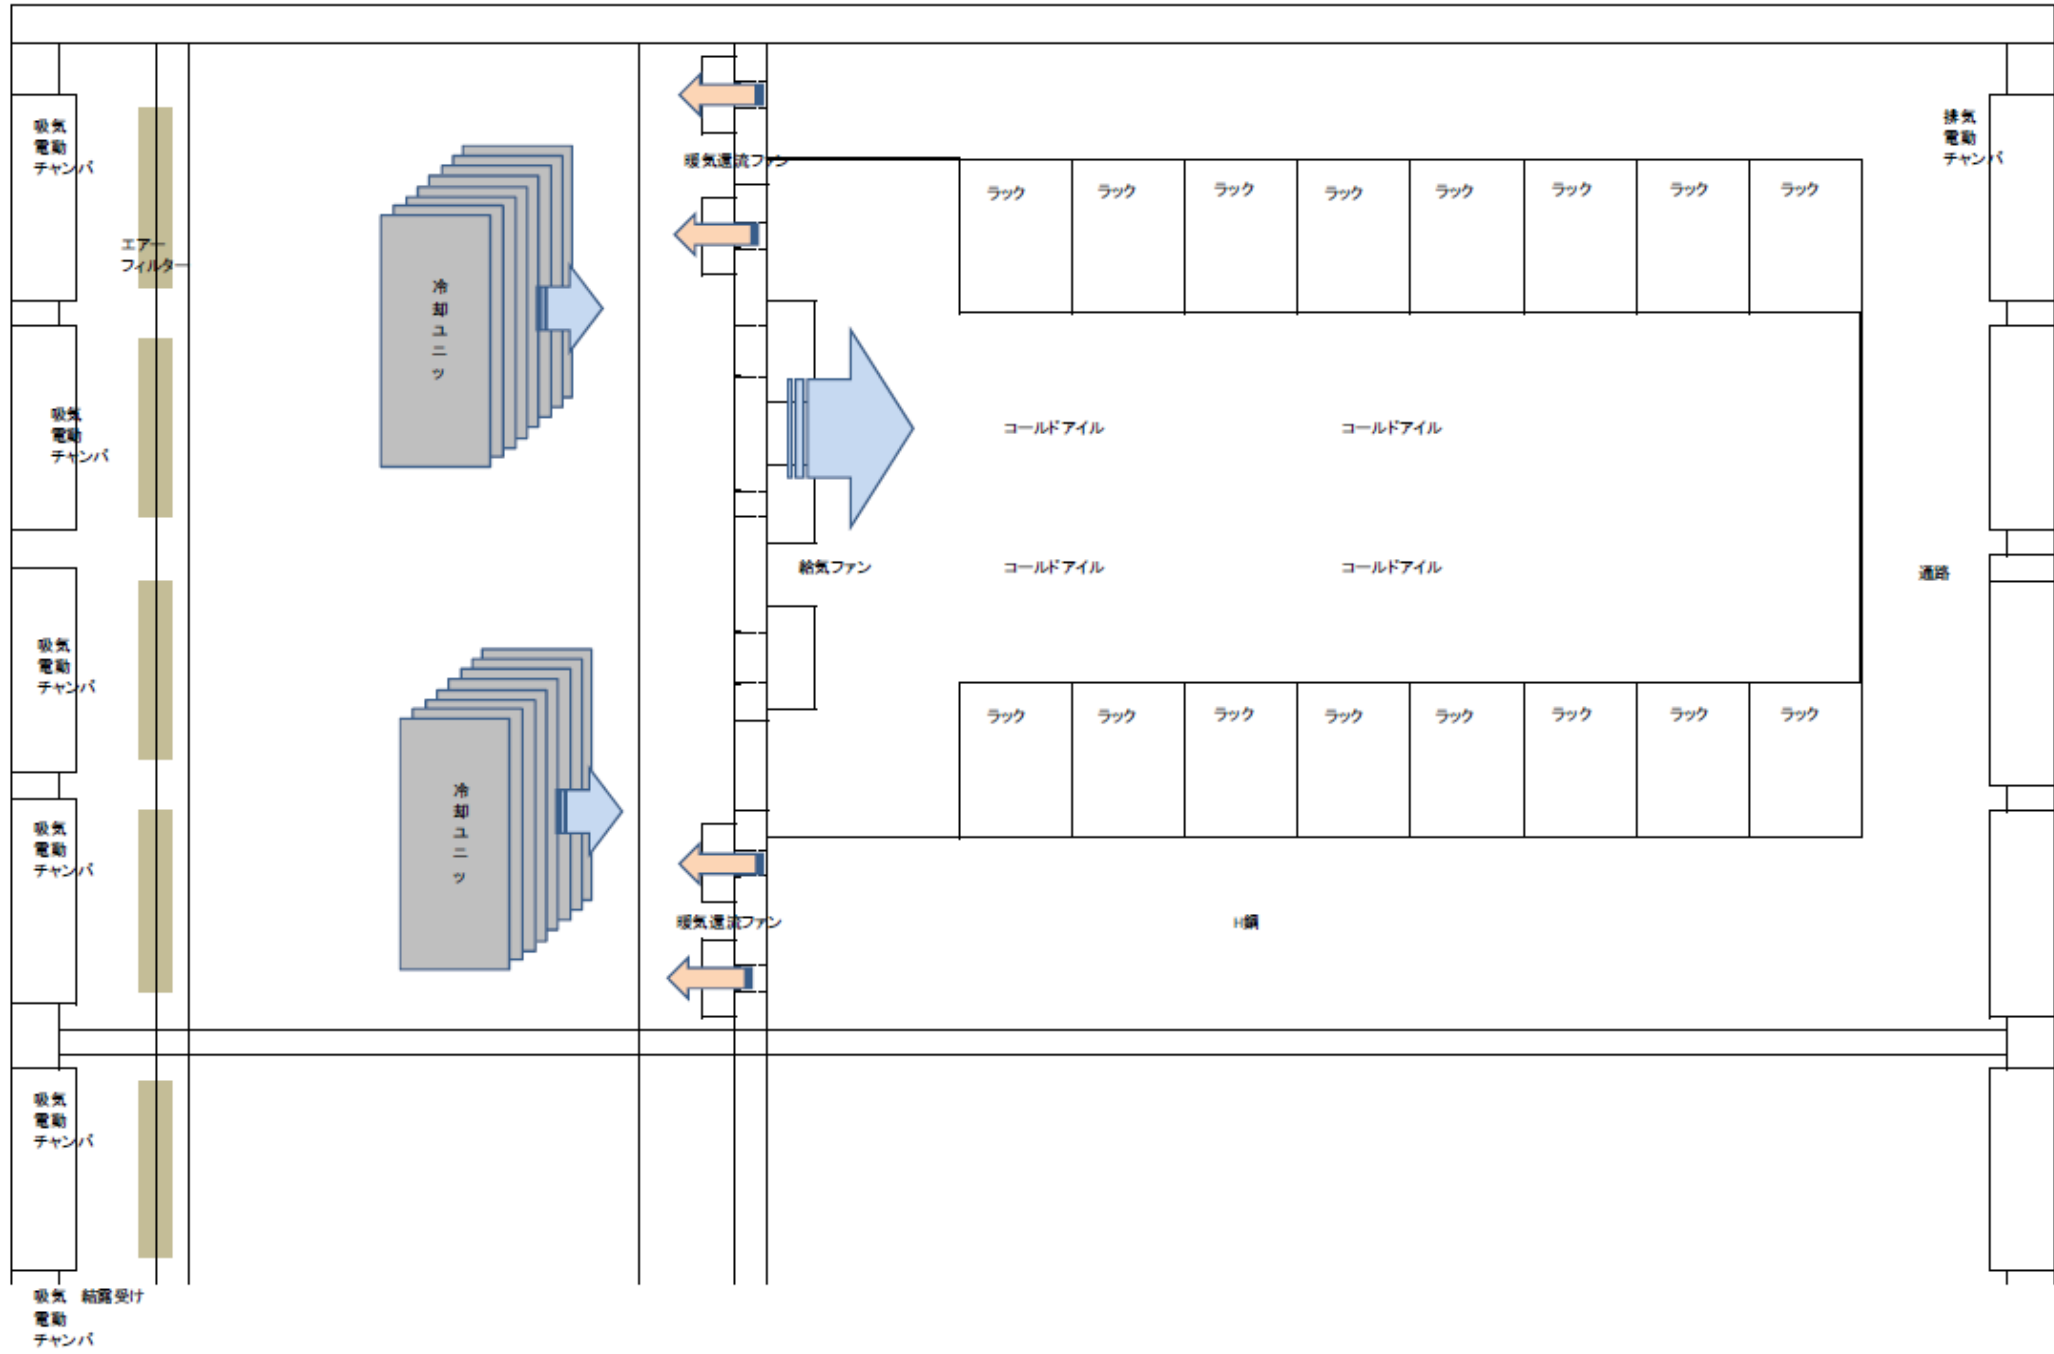

White Open Compute Project

Koichi Ise

Datahotel CO., LTD

Hokkaido BIBAI City White Data Center Project

Sorachi Industrial land in BIBAI City

区画割図 (第2工区、第3工区・B・Cゾーン・テクノゾーン)

譲渡済
 商談中
 募集中
 公園・緑地

What is White Data Center Project ?

What is Snow Cooling ?

平面検討 (A案) 1/300

断面検討 (A案) 1/300

WDC + OCP = White Open Compute Project

Anymore,
Snow isn't waste, Snow is resource.