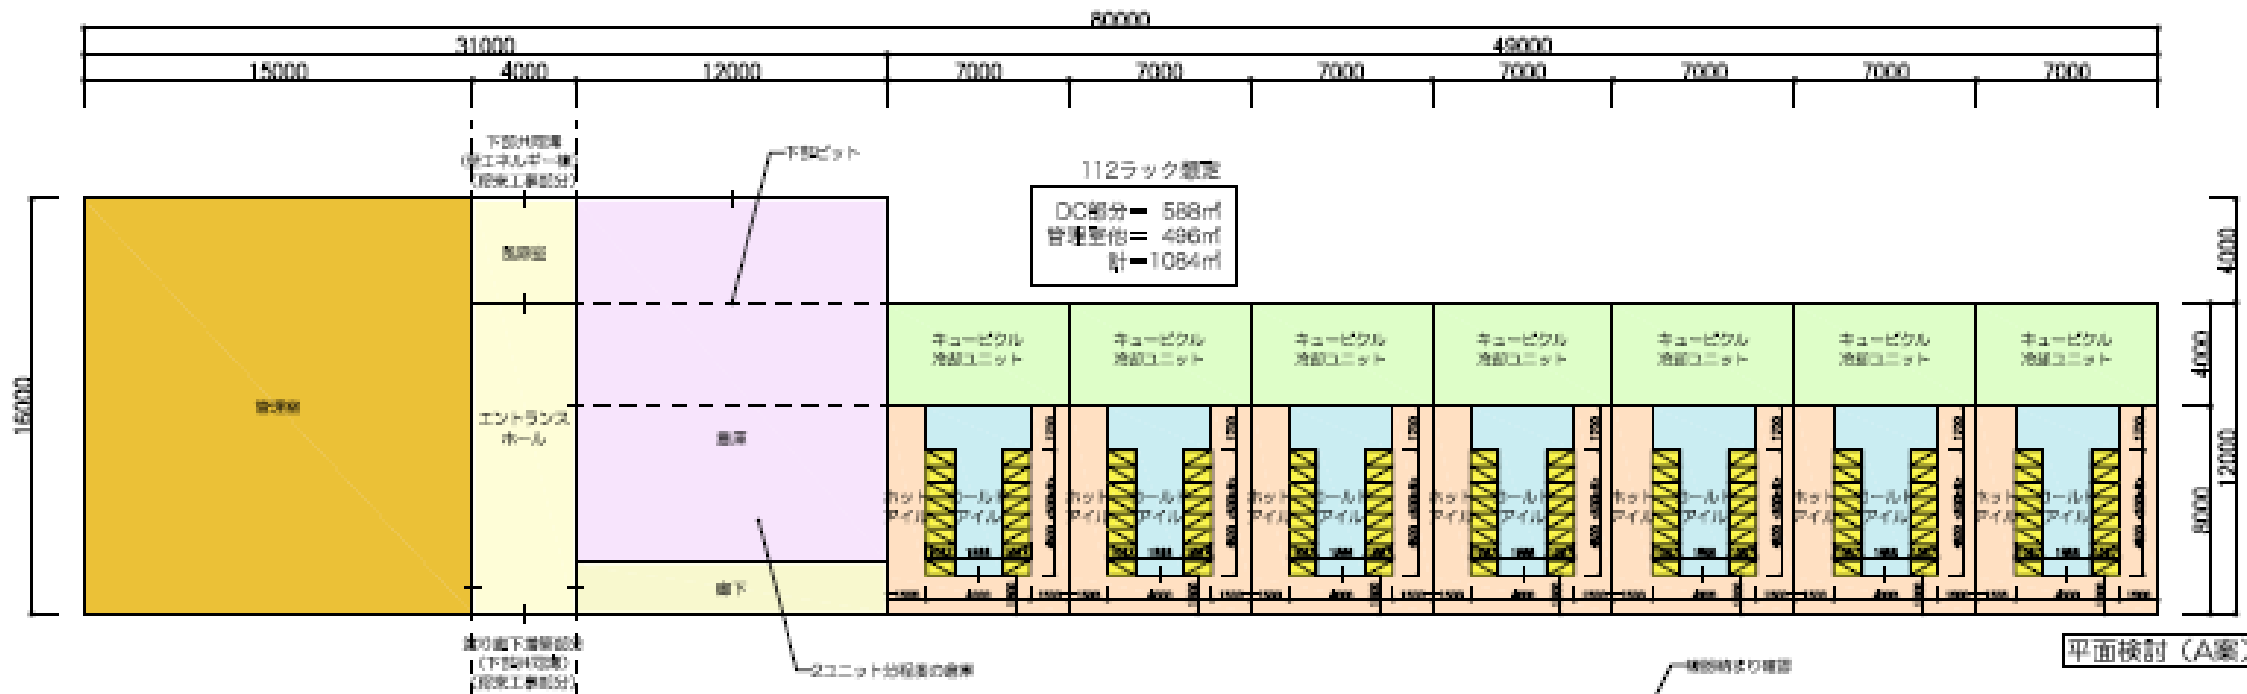

White Open Compute Project

Koichi Ise

Datahotel CO., LTD

Hokkaido BIBAI City White Data Center Project

Sorachi Industrial land in BIBAI City

区画割図 (第2工区、第3工区・B・Cゾーン・テクノゾーン)

譲渡済
 商談中
 募集中
 公園・緑地

What is White Data Center Project ?

What is Snow Cooling ?

平面検討 (A案) 1/300

断面検討 (A案) 1/300

WDC + OCP = White Open Compute Project

Anymore,
Snow isn't waste, Snow is resource.