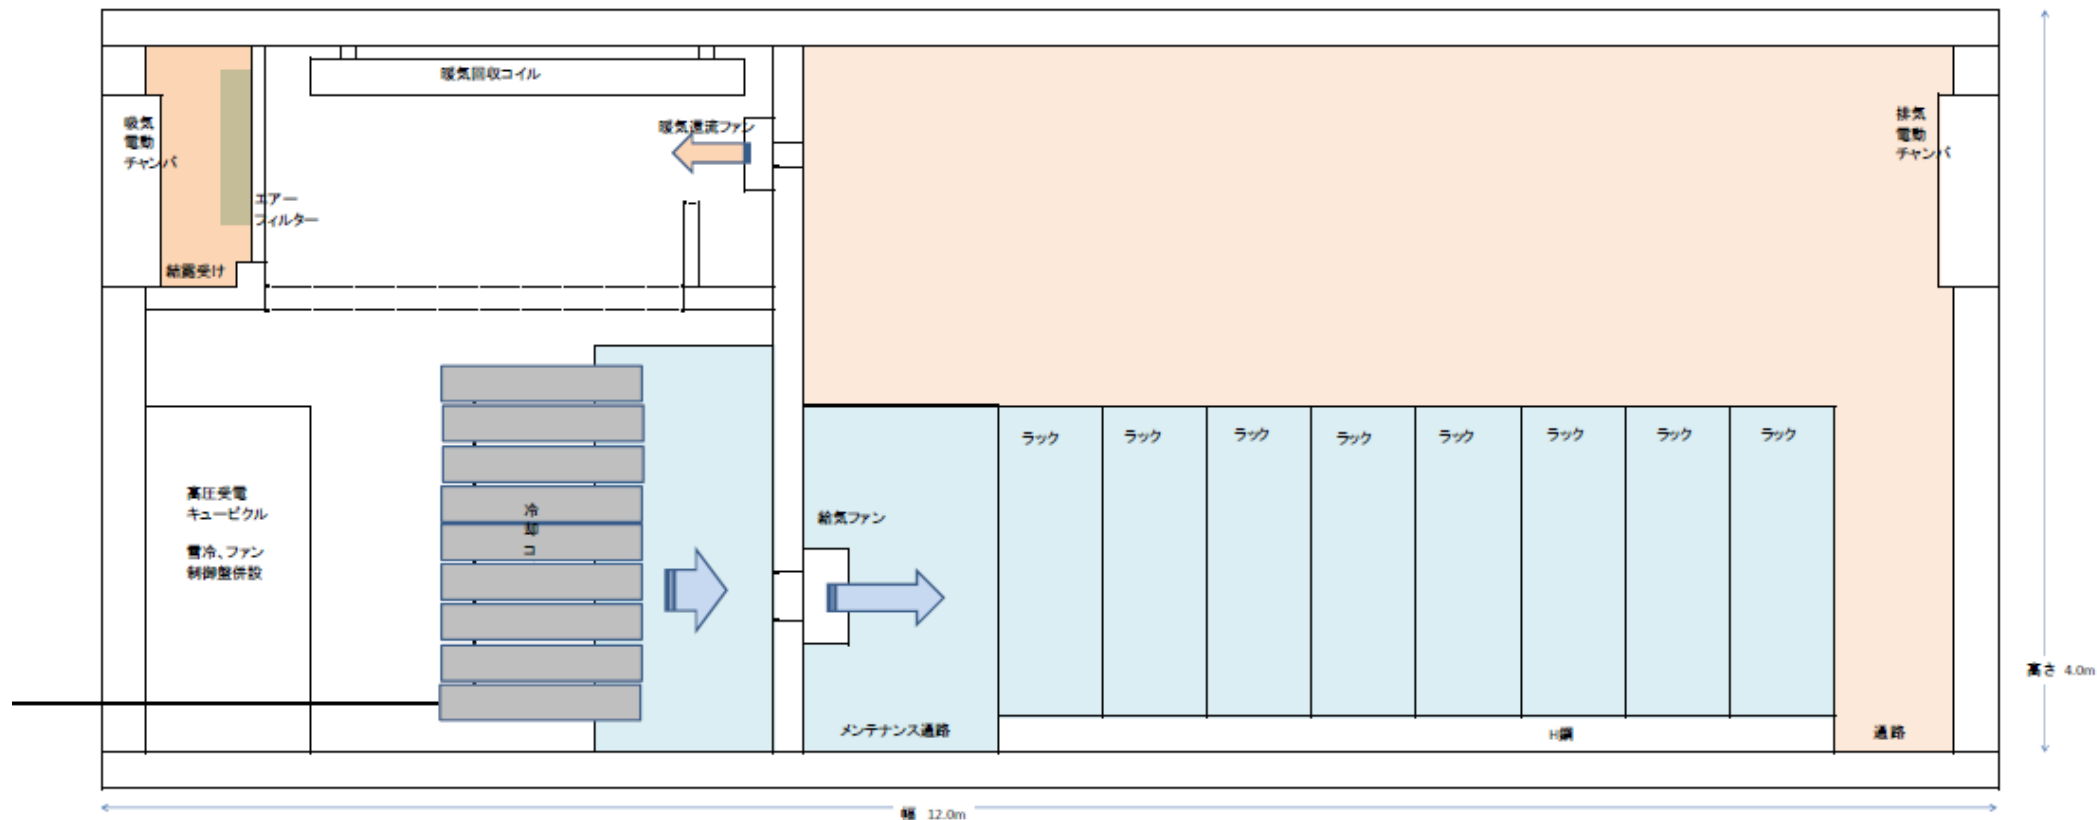

What is Snow Cooling ?

平面検討 (A案) 1/300

断面検討 (A案) 1/300

WDC + OCP = White Open Compute Project

Anymore,
Snow isn't waste, Snow is resource.