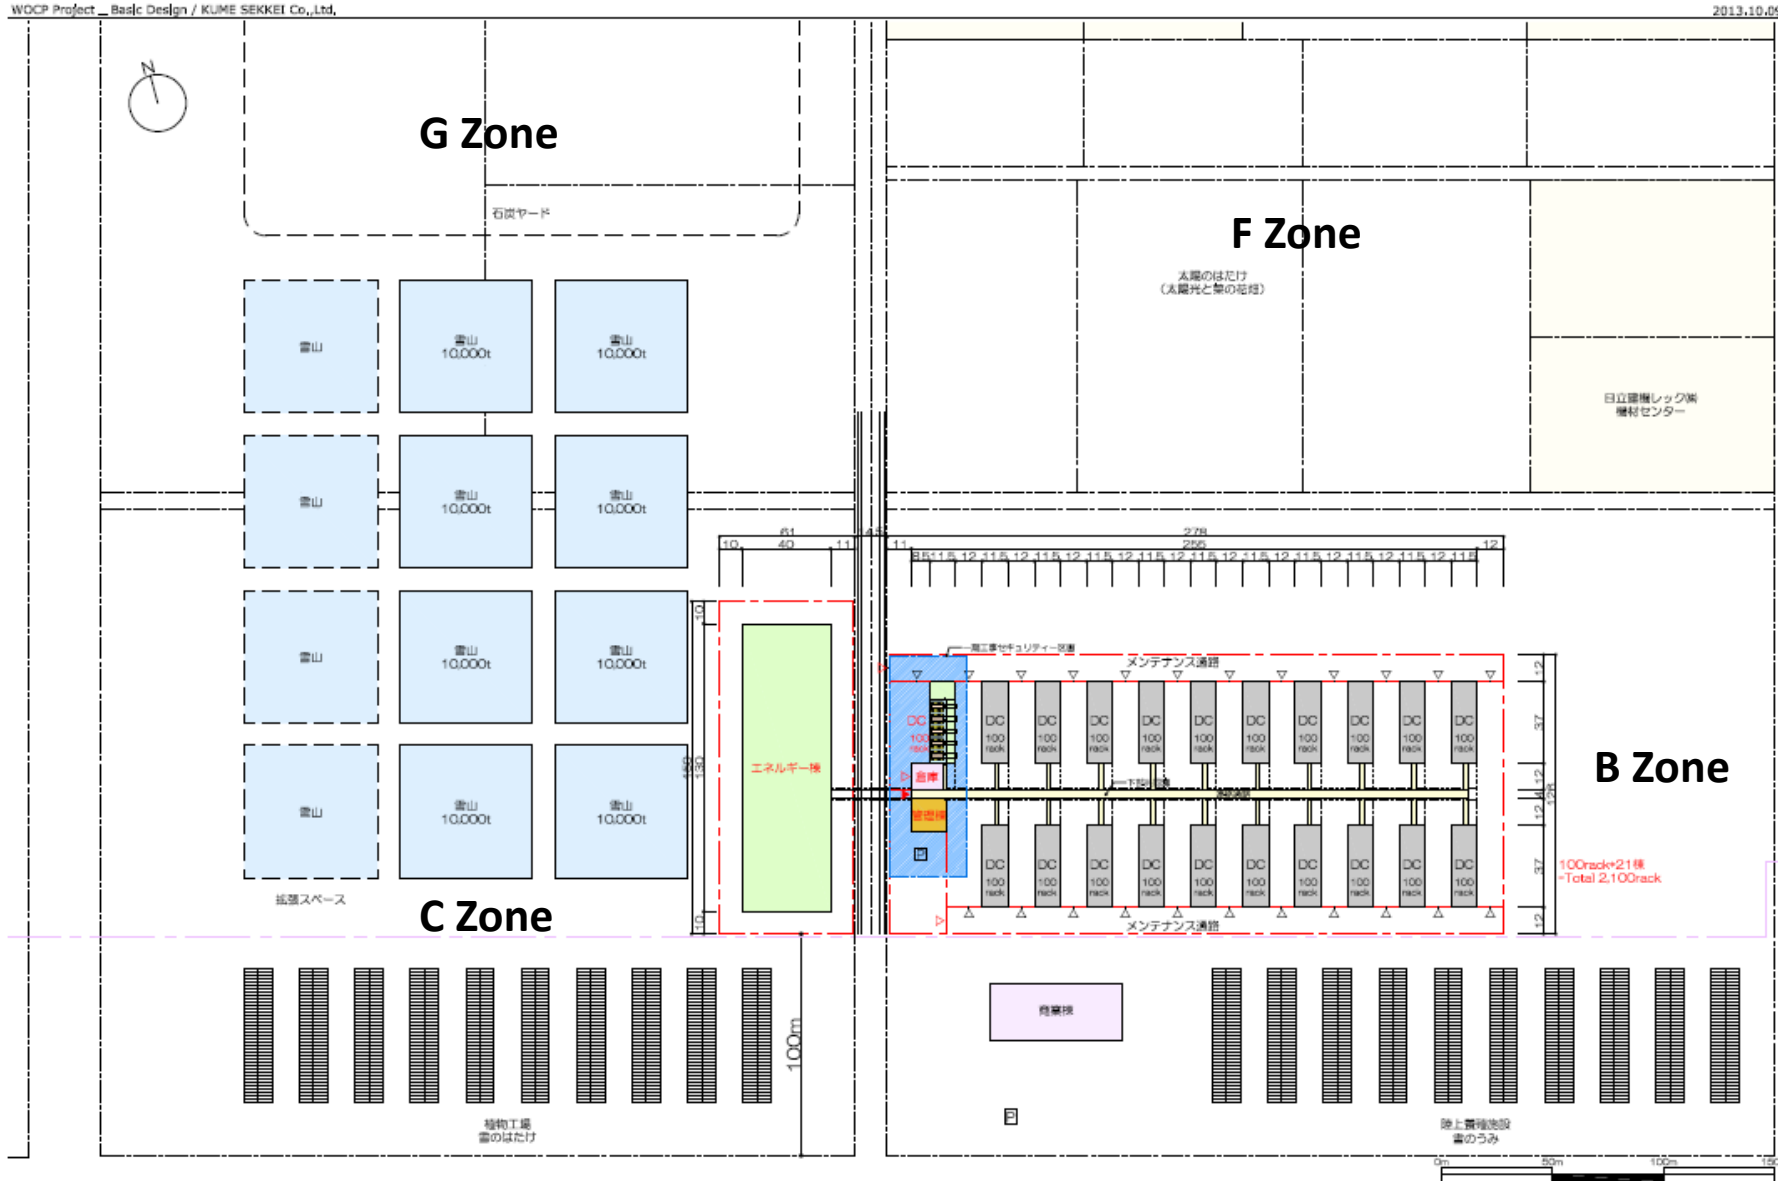

What is Snow Cooling ?

平面検討 (A案) 1/300

断面検討 (A案) 1/300

WDC + OCP = White Open Compute Project

Anymore,
Snow isn't waste, Snow is resource.