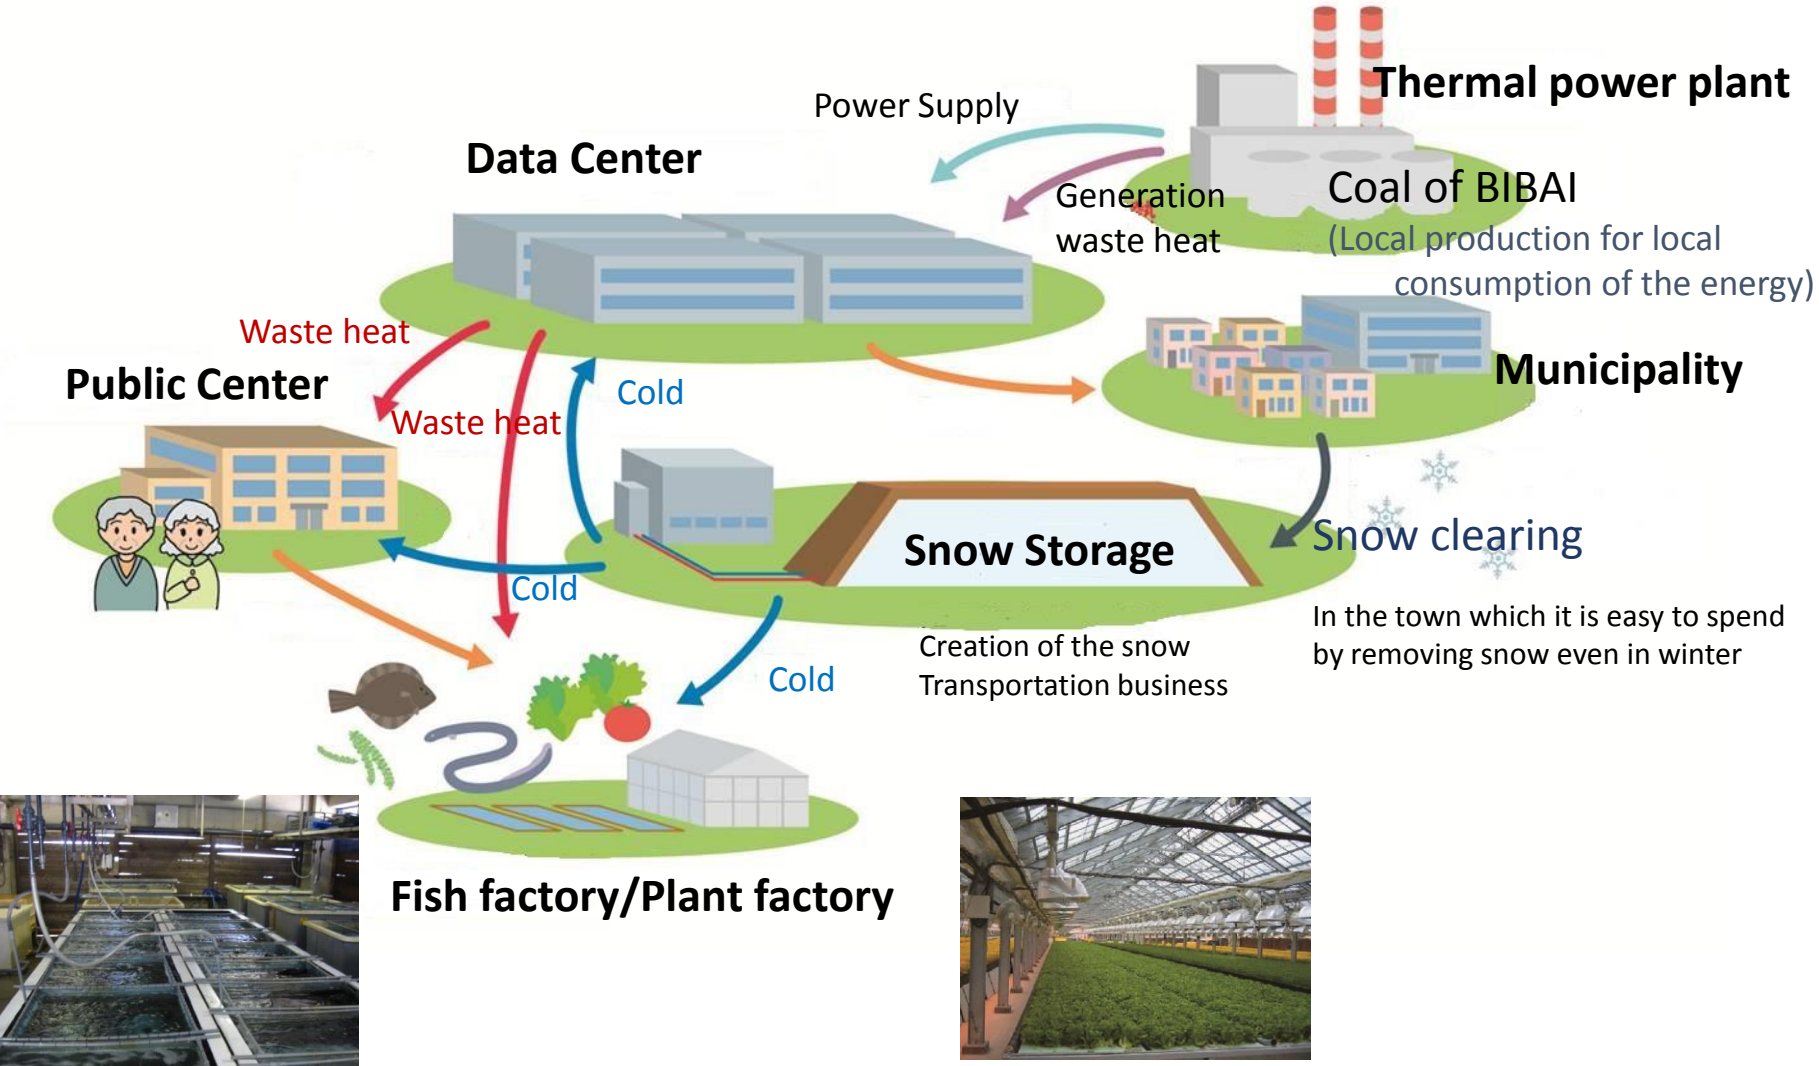

What is Snow Cooling ?

平面検討 (A案) 1/300

断面検討 (A案) 1/300

WDC + OCP = White Open Compute Project

Anymore,
Snow isn't waste, Snow is resource.